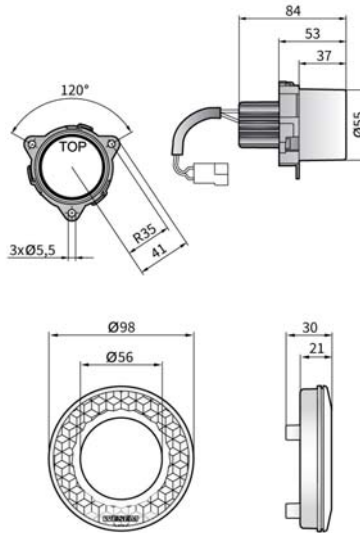

DIMENSIONS

Cat. number	Hella Catal. No.	Homologation code	Lamp type		Light function	fog light	reversing	parking*	stop*	parking and stop	direction indicator	reflective	ornamentation	Accessories	Application	dedicated
			front	rear												
LA3.23950		060		✓												
LA3.23951		060		✓												A
LA3.23900	2XA008221027	020	✓	✓			✓	✓							✓	A
LA3.23901	2DA008221167	020	✓	✓			✓	✓							✓	A
LA3.23906	2SA008221127	019	✓	✓			✓								✓	A
LA3.23910	2BA008221047	017	✓	✓						✓					✓	A
LA3.23911	2BA008221147	017	✓	✓						✓					✓	A
LA3.23915	2NE008221037	018	✓	✓	✓										✓	A
LA3.23916	2NE008221137	018	✓	✓	✓										✓	A
LA3.23920	2ZR008221057	015	✓	✓	✓										✓	A
LA3.23921	2ZR008221157	015	✓	✓											✓	A
LA3.23925	8RA008405001	036										✓				A/B
LA3.23929	LA3.23928		✓	✓									✓			A/B
LA3.23927	LA3.23927		✓	✓									✓			A/B
LA3.23930	2PF008221017	054	✓	✓				✓							✓	A
LA3.23931	2PF008221011	054	✓	✓				✓							✓	A
LA3.23940	2BA008221217	055	✓	✓						✓					✓	A
LA3.23941	2BA008221107	055	✓	✓						✓					✓	A
LA3.23942	2BA008221107	055	✓	✓						✓					✓	A