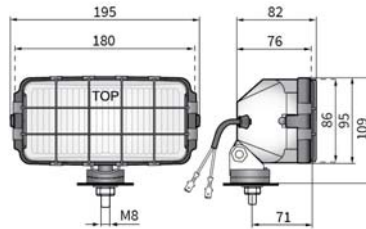

DIMENSIONS

Cat. number	Homologation code	Light function	fog light	driving	Lens colour	clear	amber	Accessories	bulb H3 12V	bulb H3 24V	stone guard	cable 0.15 m	cable 0.35 m	Connectors	AMP Faston 250	Cap / Pin	Mounting	bracket	spoiler / recess	Application	universal	dedicated	Packaging / pc	blister pack	carton box
HP2.10045	100		✓			✓													✓					1	
HP2.10446	100		✓			✓			✓										✓					1	
HP2.10847	100		✓			✓													✓					2	
HP2.11248	100		✓			✓			✓										✓					2	
HP2.10145	100		✓			✓													✓					1	
HP2.10546	100		✓			✓			✓										✓					1	
HP2.10947	100		✓			✓													✓					2	
HP2.11348	100		✓			✓			✓										✓					2	
HP2.10245	102			✓															✓					1	
HP2.10646	102			✓					✓										✓					1	
HP2.11047	102			✓															✓					2	
HP2.11448	102			✓															✓					2	
HP2.10345	102			✓															✓					1	
HP2.10746	102			✓					✓										✓					1	
HP2.11147	102			✓															✓					2	
HP2.11548	102			✓					✓										✓					2	
HP2.13001	100		✓																✓					1	
HP2.06425	100		✓												✓	2			✓					2	
HP2.13101	102		✓																✓					1	
HP2.06525	102			✓											✓	2			✓					2	
HP2.14025	100		✓						✓										✓					2	
HP2.14125	102			✓											✓	2			✓					2