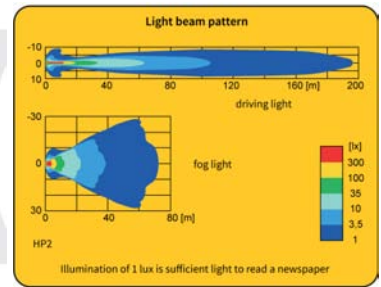

DIMENSIONS

Cat. number	Homologation code	Light function	fog light	driving	Lens colour	clear	amber	Accessories	bulb H3 12V	bulb H3 24V	stone guard	cable 0.15 m	cable 0.35 m	Connectors	AMP Faston 250	Cap / Pin	Mounting	bracket	spoiler / recess	Application	universal	dedicated	Packaging / pc	blister pack	carton box
HP2.10045	100		✓			✓													✓					1	
HP2.10446	100		✓			✓			✓										✓					1	
HP2.10847	100		✓			✓													✓					2	
HP2.11248	100		✓			✓			✓										✓					2	
HP2.10145	100		✓			✓													✓					1	
HP2.10546	100		✓			✓			✓										✓					1	
HP2.10947	100		✓			✓													✓					2	
HP2.11348	100		✓			✓			✓										✓					2	
HP2.10245	102			✓															✓					1	
HP2.10646	102			✓					✓										✓					1	
HP2.11047	102			✓															✓					2	
HP2.11448	102			✓															✓					2	
HP2.10345	102			✓															✓					1	
HP2.10746	102			✓					✓										✓					1	
HP2.11147	102			✓															✓					2	
HP2.11548	102			✓					✓										✓					2	
HP2.13001	100		✓																✓					1	
HP2.06425	100		✓												✓	2			✓					2	
HP2.13101	102		✓																✓					1	
HP2.06525	102			✓											✓	2			✓					2	
HP2.14025	100		✓						✓										✓					2	
HP2.14125	102			✓											✓	2			✓					2