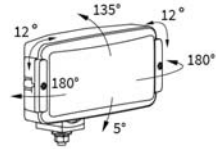

DIMENSIONS

Cat. number	Homologation code	Light function	fog light	driving	Lens colour	clear	amber	Accessories	bulb H3 12V	bulb H3 24V	stone guard	cable 0.15 m	cable 0.35 m	Connectors	AMP Faston 250	Cap / Pin	Mounting	bracket	spoiler / recess	Application	universal	dedicated	Packaging / pc	blister pack	carton box
HP2.10045	100		✓			✓													✓					1	
HP2.10446	100		✓			✓			✓										✓					1	
HP2.10847	100		✓			✓													✓					2	
HP2.11248	100		✓			✓			✓										✓					2	
HP2.10145	100		✓			✓													✓					1	
HP2.10546	100		✓			✓			✓										✓					1	
HP2.10947	100		✓			✓													✓					2	
HP2.11348	100		✓			✓			✓										✓					2	
HP2.10245	102			✓															✓					1	
HP2.10646	102			✓					✓										✓					1	
HP2.11047	102			✓															✓					2	
HP2.11448	102			✓															✓					2	
HP2.10345	102			✓															✓					1	
HP2.10746	102			✓					✓										✓					1	
HP2.11147	102			✓															✓					2	
HP2.11548	102			✓					✓										✓					2	
HP2.13001	100		✓																✓					1	
HP2.06425	100		✓												✓	2			✓					2	
HP2.13101	102		✓																✓					1	
HP2.06525	102			✓											✓	2			✓					2	
HP2.14025	100		✓						✓										✓					2	
HP2.14125	102			✓											✓	2			✓					2