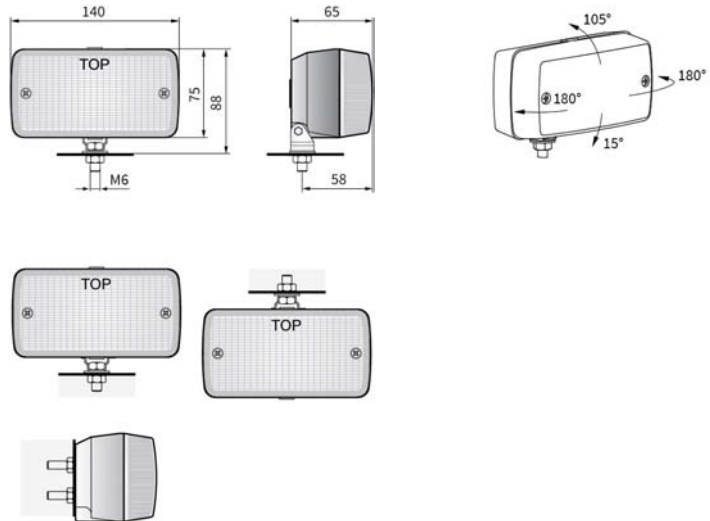

Signalling lamps LA1 rear lights

TECHNICAL DATA / FEATURES

- dimensions: 140x75x65
- light function: fog light, reversing
- lamp function markings: F, AR
- traffic: right-hand / left-hand
- source of light: P21W
- maximum power: 21W
- nominal voltage: 12V-24V DC
- optics: standard
- IP rating: IP54
- mounting: bracket, bolts, rear
- housing's material: plastic
- housing's colour: black
- lens' material: plastic
- built-in connectors: -

ADDITIONAL INFORMATION

To be mounted on the back of the vehicle. They can be installed in an upright or upside down position.

It is possible to install needed connectors on wire (on request).

Applications:
trucks
trailers

Dedicated application:
A - Fiat 126p (1972-2000)
A - electric vehicles - Melex

DIMENSIONS

Cat. number	Homologation code	Lamp type		Light function		Function markings		Accessories			Connectors			Side				Mounting			Application		Packaging / pc	
		front	rear	fog light	reversing	F	AR	bulb P21W 12V	bulb P21W 24V	cable 0,3 m	AMP Faston 250	AMP Superseal 1.5	Cap / Pin	right	left	right / left	bracket	bolts	rear	universal	dedicated	blister pack	carton box	
LA1.02004	010		✓	✓		✓									✓	✓	✓		✓	A		1		
LA1.02205	010		✓	✓		✓		✓				2			✓	✓	✓		✓	A		1		
LA1.02206	010		✓	✓		✓						2			✓	✓	✓		✓	A		1		
LA1.02104	011		✓		✓		✓								✓	✓	✓		✓	A		1		
LA1.02305	011		✓		✓		✓	✓	✓			2			✓	✓	✓		✓	A		1		